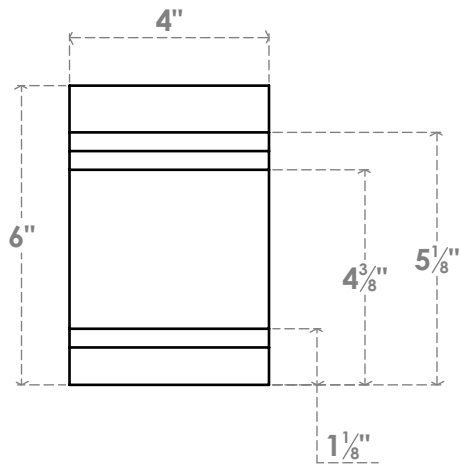

RFTP04X06X36PEC

4"W X 6"H X 36"L PESCADERO ARCHITECTURAL GRADE PVC RAFTER TAIL

SIDE PROFILE

FRONT PROFILE

ISOMETRIC

EKENA MILLWORK
 2300 WEST MAIN ST.
 CLARKSVILLE, TX 75426
 TOLL FREE: 866-607-0453
 WWW.EKENAMILLWORK.COM

NOTES

1. INSTALLATION TO BE COMPLETED IN ACCORDANCE WITH MANUFACTURER'S SPECIFICATIONS.
2. DRAWING MAY NOT BE TO SCALE
3. THIS DRAWING IS INTENDED FOR DESIGN AND PLANNING PURPOSES ONLY.
4. ALL INFORMATION CONTAINED HEREIN WAS CURRENT AT THE TIME OF DEVELOPMENT BUT MUST BE REVIEWED AND APPROVED BY THE PRODUCT MANUFACTURER TO BE CONSIDERED ACCURATE.
5. ARCHITECTURAL GRADE PVC PRODUCTS ARE MADE FROM EXPANDED CELLULAR PVC AND COME NATURALLY WHITE BUT MAY BE PAINTED