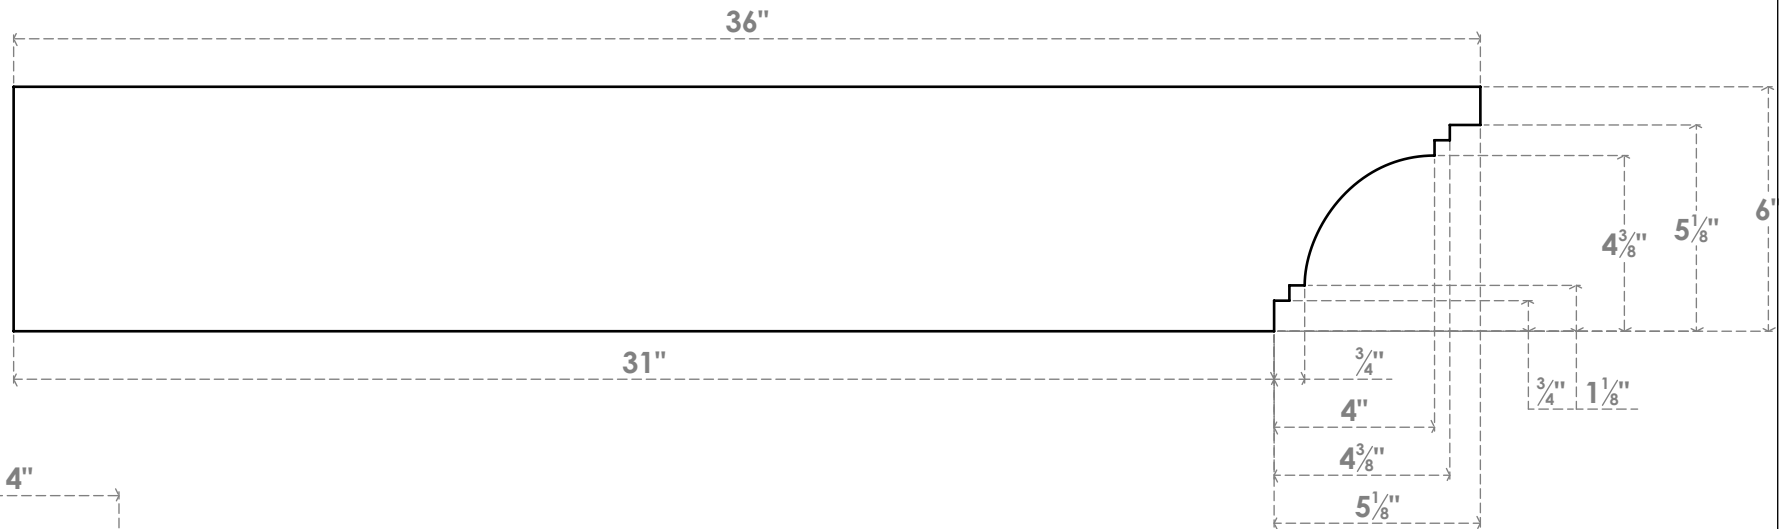

RFTP04X06X36PEC

4"W X 6"H X 36"L PESCADERO ARCHITECTURAL GRADE PVC RAFTER TAIL

SIDE PROFILE

FRONT PROFILE

ISOMETRIC

EKENA MILLWORK
 2300 WEST MAIN ST.
 CLARKSVILLE, TX 75426
 TOLL FREE: 866-607-0453
 WWW.EKENAMILLWORK.COM